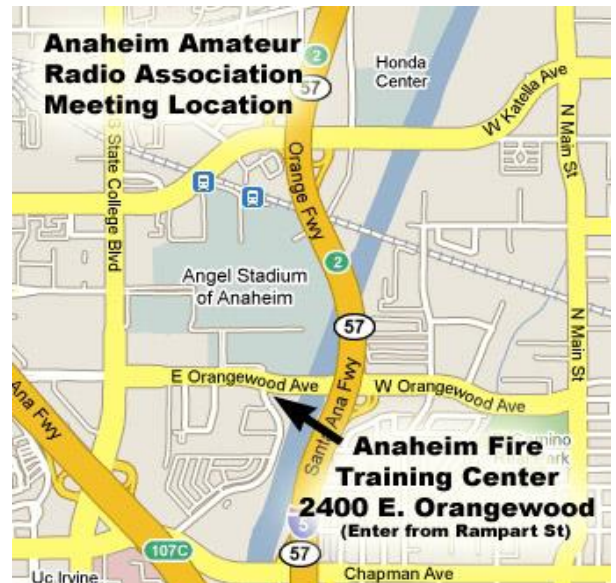

**MONTHLY GENERAL MEETING:** Fourth Tuesday of the Month (except December). Guest are always welcome. Starts at 7:00PM.

**Wednesday Night Net:** 7:30PM every week on the Club repeaters.

**Keno's Restaurant**  
**2661 W. La Palma Ave**  
**Anaheim, CA 92801**