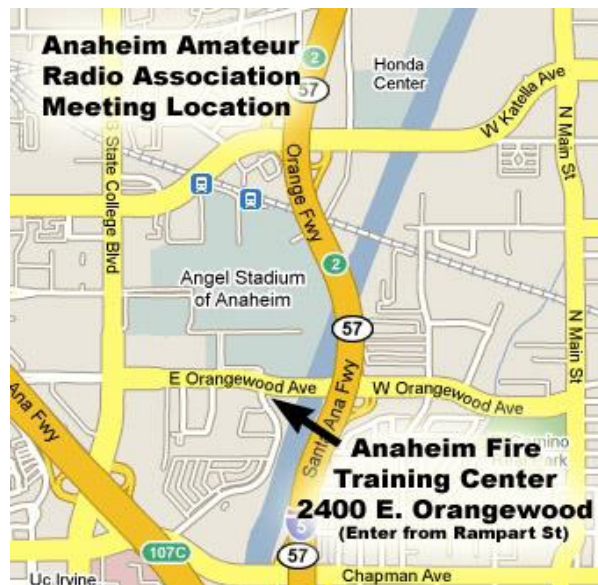

Just a reminder,
General Meeting this coming Tuesday, 7PM at the Fire Training Center in Anaheim. If the gate is closed, call Gabriel, he will open it with his car. Phone#: 714-809-8369 (cell phone)

Next Months Upcoming AARA Events

MONTHLY GENERAL MEETING: Fourth Tuesday of the Month (except December). Guest are always welcome. Starts at 7:00PM.

Wednesday Night Net: 7:30PM every week on the Club repeaters.

Keno's Restaurant
2661 W. La Palma Ave
Anaheim, CA 92801