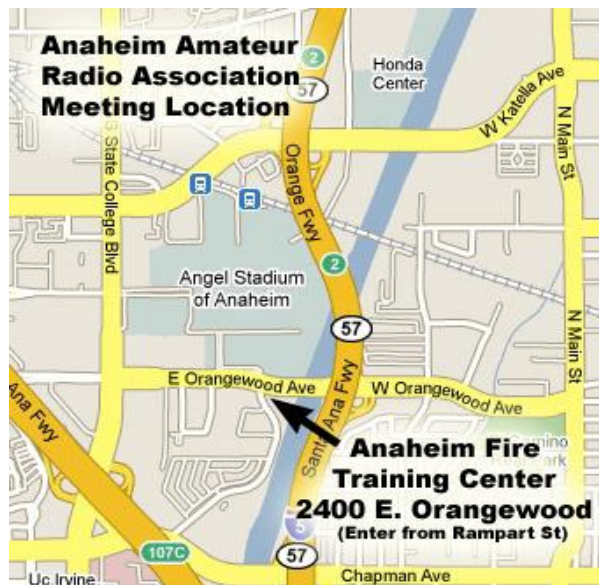

**MONTHLY GENERAL MEETING:** Fourth Tuesday of the Month (except December). Guest are always welcome. Starts at 7:00PM.

**Wednesday Night Net:** 7:30PM every week on the Club 2 meter repeaters.

**Keno's Restaurant**  
2661 W. La Palma Ave  
Anaheim, CA 92801