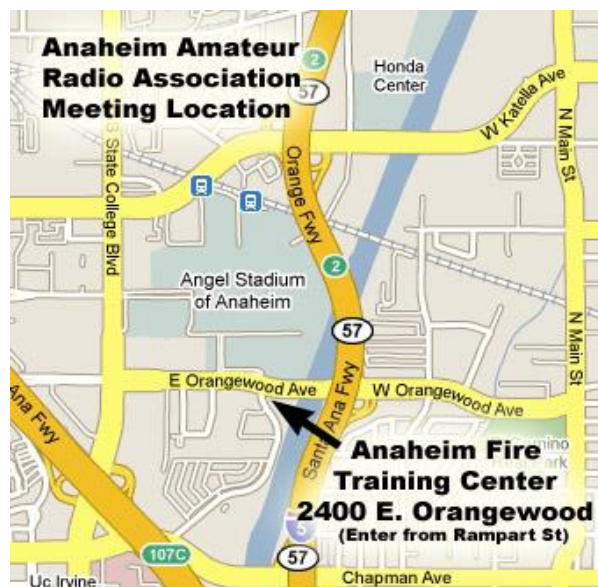

**MONTHLY GENERAL MEETING:** Fourth Tuesday of the Month (except December). Guest are always welcome. Starts at 7:00PM.

**Wednesday Night Net:** 7:30PM every week on the Club 2 meter repeaters.

**Keno's Restaurant**  
2661 W. La Palma Ave  
Anaheim, CA 92801