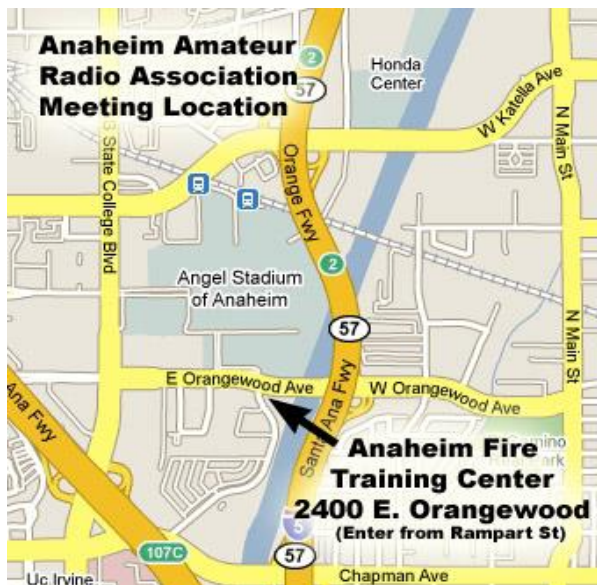

MONTHLY GENERAL MEETING: Fourth Tuesday of the Month (except December). Guest are always welcome. Starts at 7:00PM.

Wednesday Night Net: 7:30PM every week on the Club 2 meter repeaters.

Keno's Restaurant
2661 W. La Palma Ave
Anaheim, CA 92801