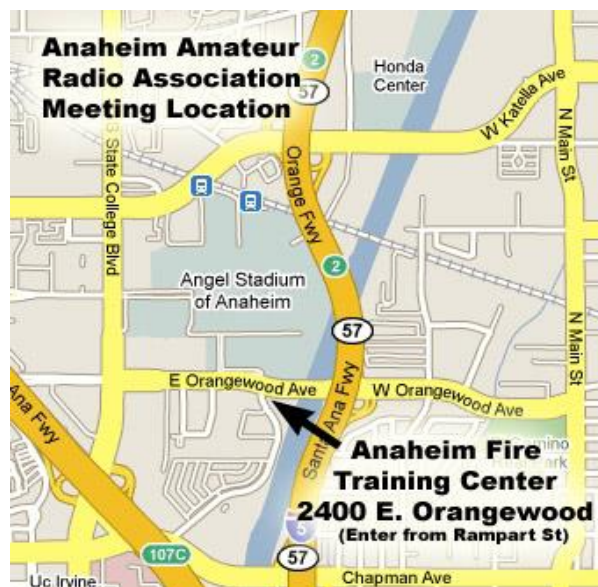

Squelch

July 10, 2021

**Official Publication of the Anaheim Amateur Radio Association
An ARRL Affiliated Club**

This Months Program (Info.)

Our first post-pandemic General Meeting will be on July 27, 2021 at 7PM at the Anaheim Fire Training Center. This will be our first physical meeting in over a year and we plan on discussing some new programs for our club members (such as raffles and equipment loan programs). More details will be discussed at the meeting.

MONTHLY GENERAL MEETING: Fourth Tuesday of the Month (except December). Guest are always welcome. Starts at 7:00PM.

Wednesday Night Net: 7:30PM every week on the Club repeaters.

Keno's Restaurant
2661 W. La Palma Ave
Anaheim, CA 92801