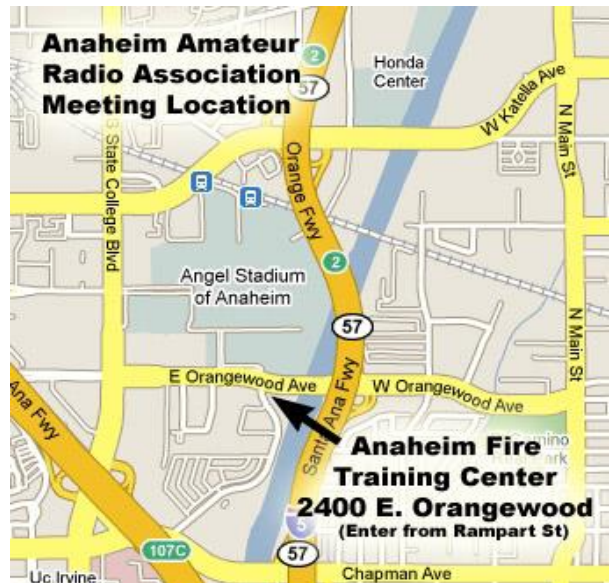

Next Months Upcoming AARA Events

All events cancelled until further notice.

Jan. 2 : TBD

Jan. 26: TBD

Jan. 26: TBD

Monthly Events

CLUB BREAKFAST: 8:00AM first Saturday of each month at Keno's Restaurant.

BOARD MEETING: 6:30PM Tues. before the General Meeting of each month (except December)

ELMER (Mentor) WORKSHOP PROGRAM:
TBD

MONTHLY GENERAL MEETING: Fourth Tuesday of the Month (except December). Guest are always welcome. Starts at 7:00PM.

Wednesday Night Net: 7:30PM every week on the Club repeaters.

Keno's Restaurant
2661 W. La Palma Ave
Anaheim, CA 92801