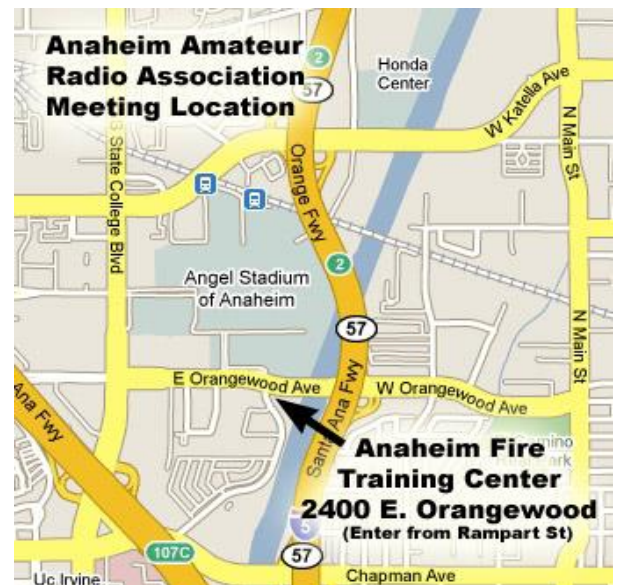

MONTHLY GENERAL MEETING: Fourth Tuesday of the Month (except December). Guest are always welcome. Starts at 7:00PM.

Wednesday Night Net: 7:30PM every week on the Club repeaters.

Keno's Restaurant
2661 W. La Palma Ave
Anaheim, CA 92801