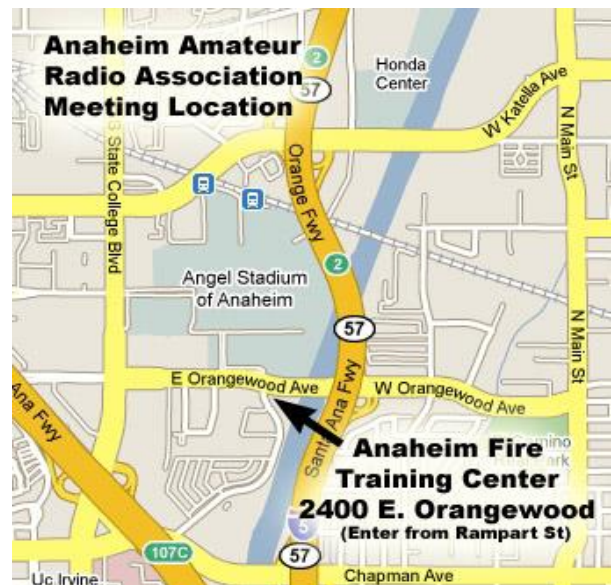

MONTHLY GENERAL MEETING: Fourth Tuesday of the Month (except December). Guest are always welcome. Starts at 7:00PM.

Wednesday Night Net: 7:30PM every week on the Club repeaters.

Keno's Restaurant
2661 W. La Palma Ave
Anaheim, CA 92801