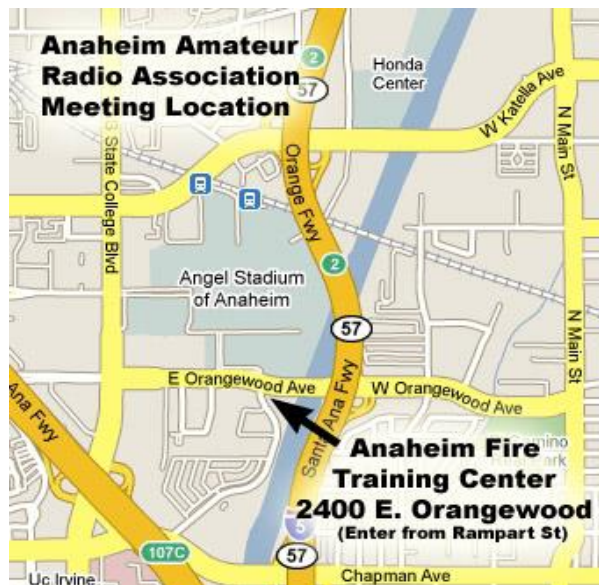

MONTHLY GENERAL MEETING: Fourth Tuesday of the Month (except December). Guest are always welcome. Starts at 7:00PM.

Wednesday Night Net: 7:30PM every week on the Club repeaters.

Keno's Restaurant
2661 W. La Palma Ave
Anaheim, CA 92801