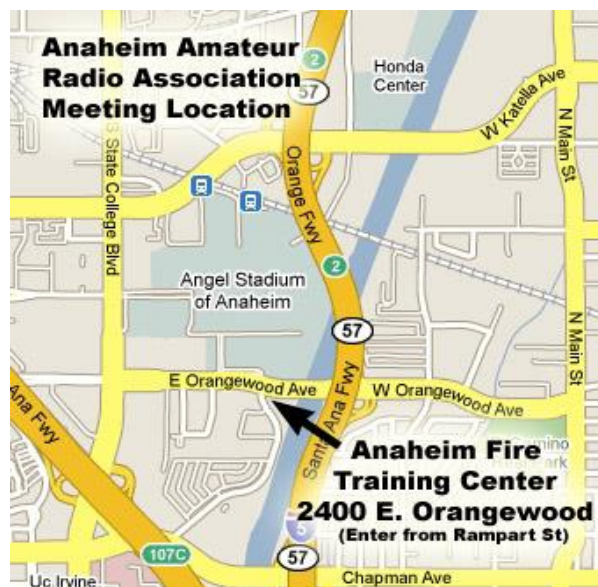

MONTHLY GENERAL MEETING: Fourth Tuesday of the Month (except December). Guest are always welcome. Starts at 7:00PM.

Wednesday Night Net: 7:30PM every week on the Club repeaters.

Keno's Restaurant
2661 W. La Palma Ave
Anaheim, CA 92801